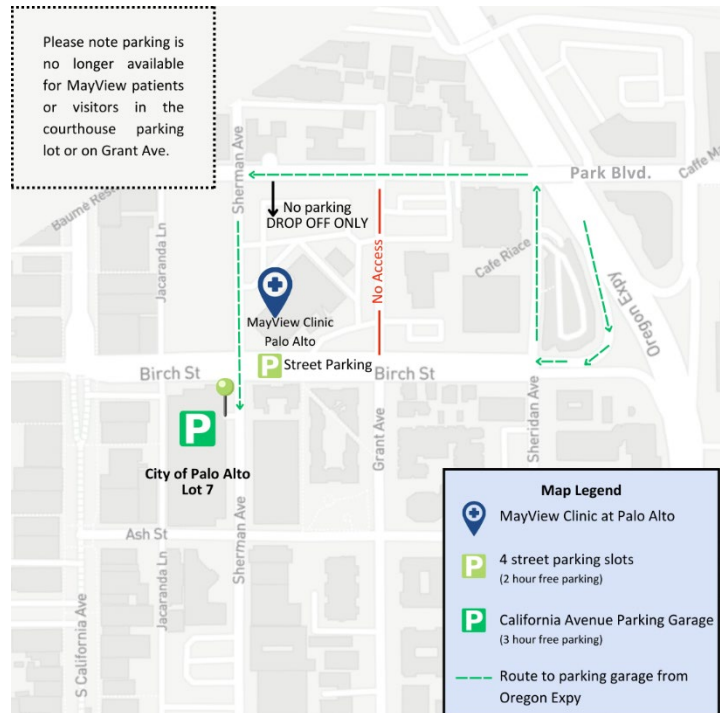

Palo Alto Parking Changes

There are new parking changes for those visiting MayView at Palo Alto. Beginning on June 19, 2023, parking will no longer be available in the Palo Alto Courthouse parking lot and there will be no access to Grant Ave. These changes will last until 2025. In the meantime, visitors will be able to park across the clinic at the City of Palo Alto Lot 7, or park on Birch Street. City of Palo Alto Lot 7 is located at 350 Sherman Ave, Palo Alto, CA 94306. See the maps below for more details.

To get to the City of Palo Alto Lot 7 from Oregon Expressway use this map.

To get to the City of Palo Alto Lot 7 from El Camino (South) use this map.